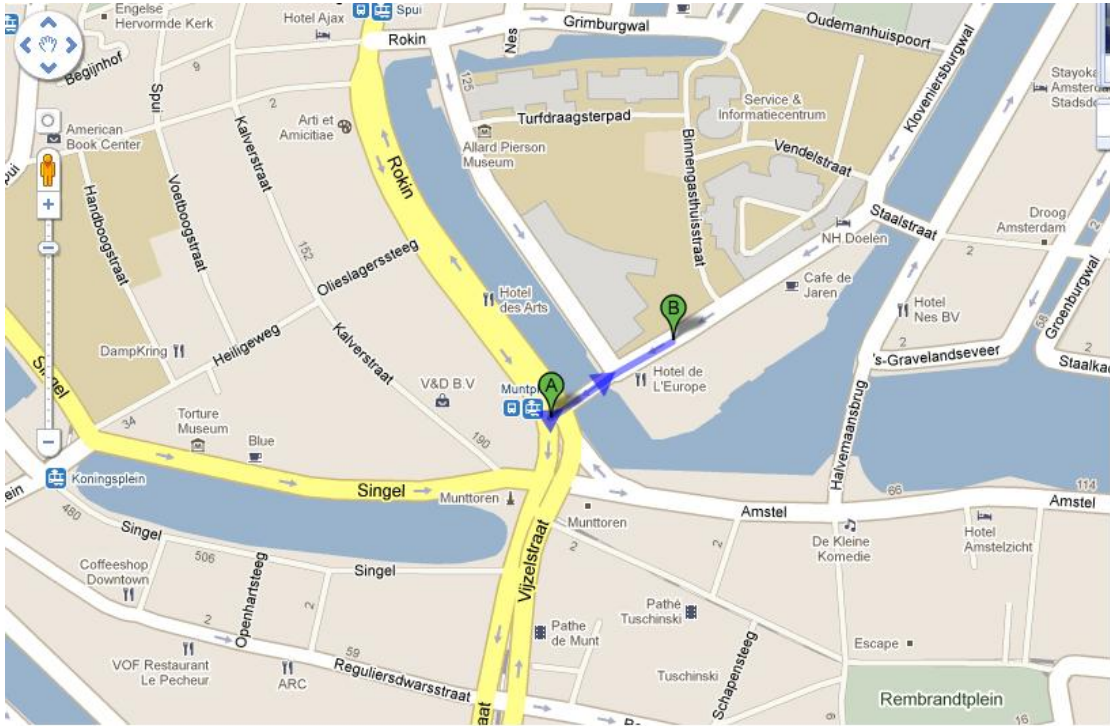

Map Muntplein to Hotel Le Coin